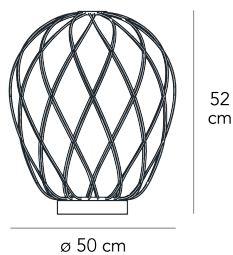

PINECONE LARGE

Paola Navone, 2016

and visually pleasing diffused light. The lighting fixture makes a highly appealing and striking impact either switched on or off...

Table lamp with diffused and dimmable light. Transparent enclosed glass diffuser. Cage and base made of galvanized metal. Transparent power cable, dimmer and plug. European two-pole plug. Bulb not included.

MADE IN

IT

MATERIAL DESCRIPTION

glass, galvanized metal

ALIMENTATION CABLE

Transparent

COLOR DESCRIPTION SKU

transparent, gold