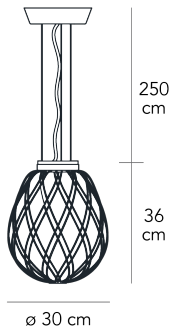

PINECONE MEDIUM

Paola Navone, 2016

and visually pleasing diffused light. The lighting fixture makes a highly appealing and striking impact either switched on or off...

Suspension lamp with diffused and dimmable light. Transparent enclosed glass diffuser. Cage and base made of galvanized metal. Steel suspension cables. Transparent power cable. Bulb not included.

MADE IN
IT

ALIMENTATION CABLE
Transparent

DIMMER
Dimmable

CERTIFICATIONS
CE **EAC** **IP20** 

COLOR

MATERIAL DESCRIPTION
glass, galvanized metal

COLOR DESCRIPTION SKU
transparent, gold

GROUP TENSION
Bulb