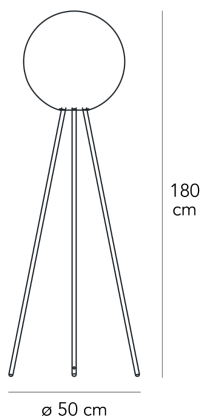

PRIMA SIGNORA

Daniela Puppa, 1992

A magnificent globe in white blown glass crowns the chrome-plated tripod. The surprising arrangement of these understated lines produces a very well-balanced result.

Floor lamp with diffused light dimmable with sliding switch. Chromed metal frame. Opaline blown glass diffuser. Transparent power cable, dimmer and plug. European two-pole plug. Bulb not included.

MADE IN

IT

MATERIAL DESCRIPTION

glass, metal

ALIMENTATION CABLE

Transparent

COLOR DESCRIPTION SKU

chrome, white