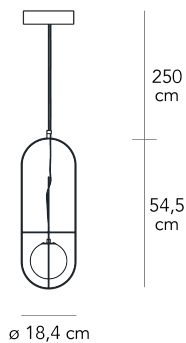

Suspension lamp with diffused and dimmable light 1-10 V / PUSH. Galvanized metal frame. Diffuser made of opaline blown glass with satin-finish. Steel suspension cable. Black power cable. Painted metal ceiling rose. Integrated led.