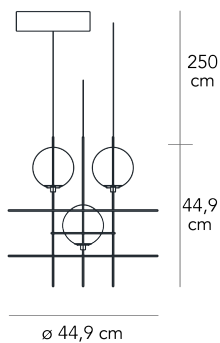

Suspension lamp with diffused and dimmable light 1-10 V / PUSH. Galvanized metal frame. Three diffuser made of opalyne blown glass with satin-finish. Steel suspension cable. Black power cable. Painted metal ceiling rose. Integrated led.