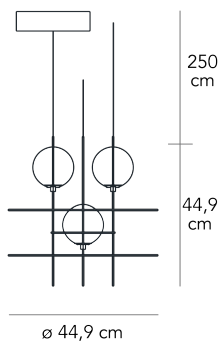

Suspension lamp with diffused and dimmable light 1-10 V / PUSH. Galvanized metal frame. Three diffuser made of opalyned blown glass with satin-finish. Steel suspension cable. Black power cable. Painted metal ceiling rose. Integrated led.