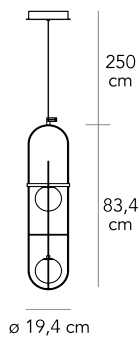

Suspension lamp with diffused and dimmable light 1-10 V / PUSH. Galvanized metal frame. Two diffuser made of opalyned blown glass with satin-finish. Steel suspension cable. Black power cable. Painted metal ceiling rose. Integrated led.

MADE IN

IT

MATERIAL DESCRIPTION

glass, galvanized metal

ALIMENTATION CABLE

Black

COLOR DESCRIPTION SKU

glossy gold, white