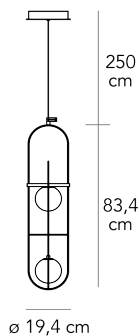

Suspension lamp with diffused and dimmable light 1-10 V / PUSH. Galvanized metal frame. Two diffuser made of opaline blown glass with satin-finish. Steel suspension cable. Black power cable. Painted metal ceiling rose. Integrated led.