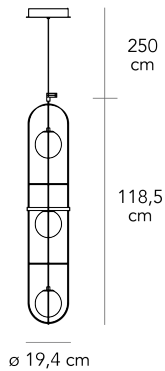

Suspension lamp with diffused and dimmable light 1-10 V / PUSH. Galvanized metal frame. Three Diffuser made of opalyne blown glass with satin-finish. Steel suspension cable. Black power cable. Painted metal ceiling rose. Integrated led.