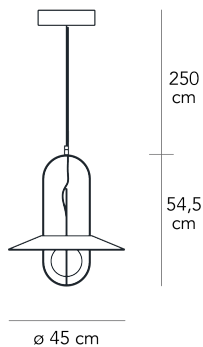

Suspension lamp with diffused and dimmable light 1-10 V / PUSH. Galvanized metal frame. Spherical diffuser made of opalyn blown glass with satin finish and top flared diffuser internally painted and satined on the outside. Steel suspension cable. Black power cable. Integrated led.