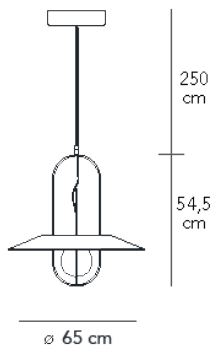

Suspension lamp with diffused and dimmable light 1-10 V / PUSH. Galvanized metal frame. Spherical diffuser made of opalyn blown glass with satin finish and top flared diffuser internally painted and satined on the outside. Steel suspension cable. Black power cable. Integrated led.