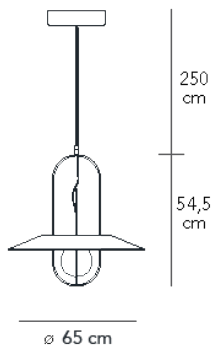

Suspension lamp with diffused and dimmable light 1-10 V / PUSH. Galvanized metal frame. Spherical diffuser made of opalyn blown glass with satin finish and top flared diffuser internally painted and satined on the outside. Steel suspension cable. Black power cable. Integrated led.