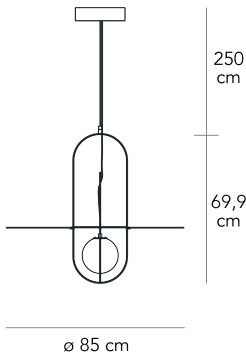

Suspension lamp with diffused and dimmable light 1-10 V / PUSH. Galvanized metal frame. Spherical diffuser made of blown glass with satin finish and painted metal disc. Steel suspension cable. Black power cable. Integrated led.