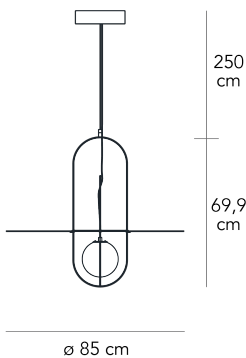

Suspension lamp with diffused and dimmable light 1-10 V / PUSH. Galvanized metal frame. Spherical diffuser made of blown glass with satin finish and painted metal disc. Steel suspension cable. Black power cable. Integrated led.