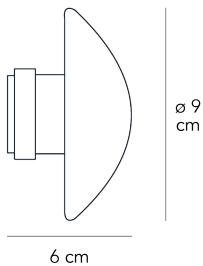

SILLABA SMALL

Piero Castiglioni, 1988

Designed for either wall or ceiling installation, Sillaba combines discretion and pureness, furnishing any room with its minimal presence.

Wall/ceiling lamp with diffused and dimmable light. Frame made of hermoplastic material. Diffuser made of printed borosilicate glass with sandblasted on the outside. Transformer and bulb not included.