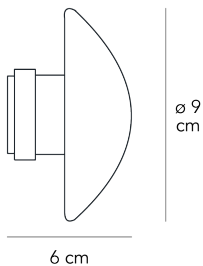

SILLABA SMALL

Piero Castiglioni, 1988

Designed for either wall or ceiling installation, Sillaba combines discretion and pureness, furnishing any room with its minimal presence.

Wall/ceiling lamp with diffused and dimmable light. Frame made of hermoplastic material. Diffuser made of printed borosilicate glass with sandblasted on the outside. Transformer and bulb not included.