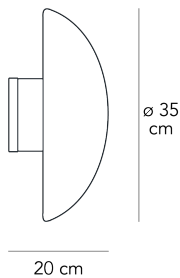

SILLABONE LARGE

Piero Castiglioni, 1988

Designed for either wall or ceiling installation, Sillaba combines discretion and pureness, furnishing any room with its minimal presence.

Wall/ceiling lamp with diffused and dimmable light. Painted metal frame. Diffuser made of printed borosilicate glass with sandblasted on the outside. Bulb not included.