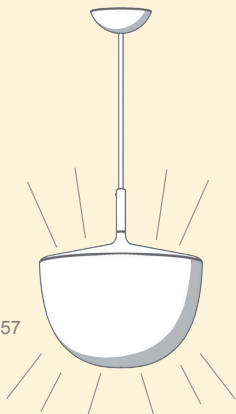

cod. 009425703

120V - 23W (FL) E26

1

2

3

4

5

6

3x

7

cod. 4257

cod. 4257BI 

cod. 4257N 

cod. 4257V 

I cherish my home because
it's where **love** dwells
A full house need an
honest light.

FontanaArte