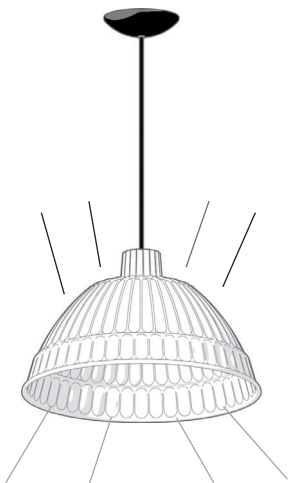

CLOCHE

Historical Archive
2014 Edition

FontanaArte

45/ 11,71"

250/98,42"
max
27,2/10,70"

cod. 4260

max 40W FL/LED E26

cm 11,71"x10,70" + 98,42"

1

2

3

cod. 4260GS ●

cod. 4260GI ●

cod. 4260GC ●

cod. 4260BI/TR ○