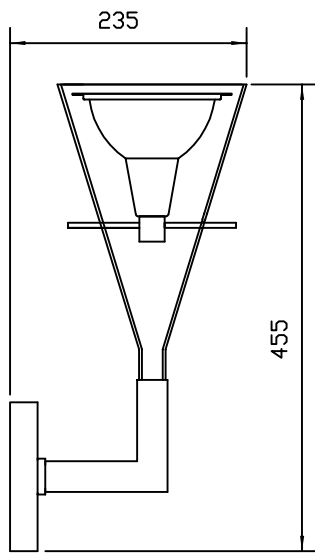

FontanaArte

MOD.3314 FLUTE

VOLTAGE: 120V

MAXIMUM POWER: 1xMAX 150W E26 TYPE T

CLEARANCE

THIS SYMBOL INDICATES THE MINIMUM DISTANCE TO BE MAINTAINED BETWEEN THE LAMP AND THE OBJECTS TO BE ILLUMINATED

CAUTION!