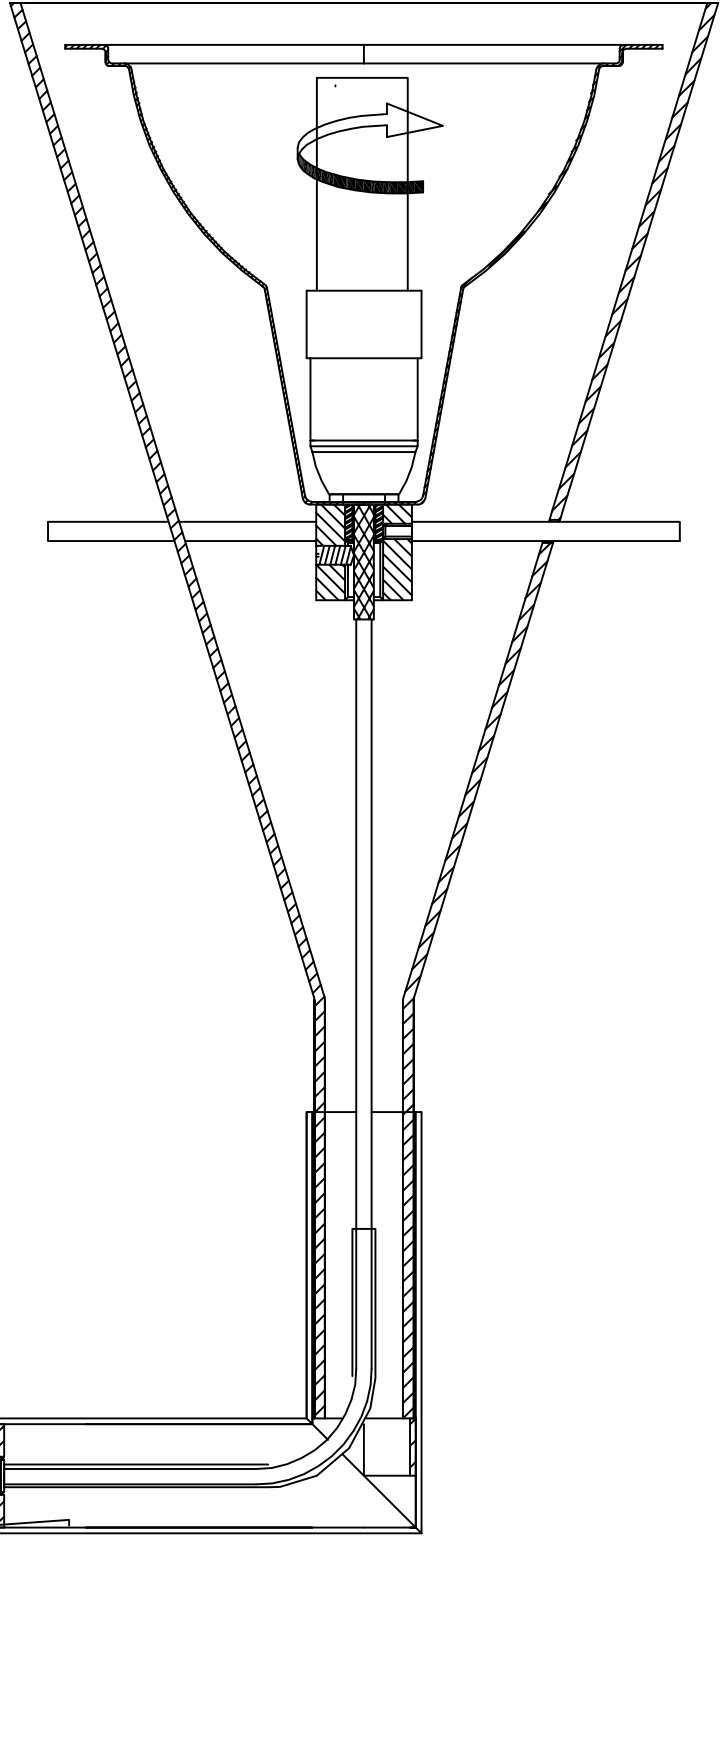

FontanaArte

MOD.3314 FLUTE

VOLTAGE: 120V

MAXIMUM POWER: 1xMAX 150W E26 TYPE T

CLEARANCE

THIS SYMBOL INDICATES THE MINIMUM DISTANCE TO BE MAINTAINED BETWEEN THE LAMP AND THE OBJECTS TO BE ILLUMINATED

CAUTION!

DISCONNECT CURRENT PRIOR TO ANY ASSEMBLING OR REPAIR