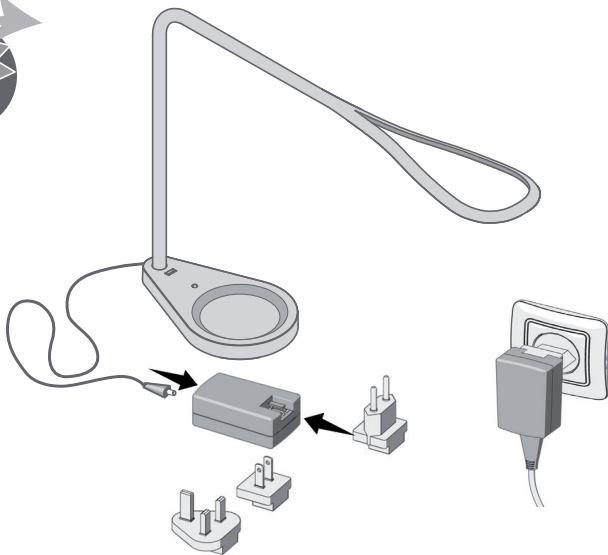

Touchless on/off Dimmer