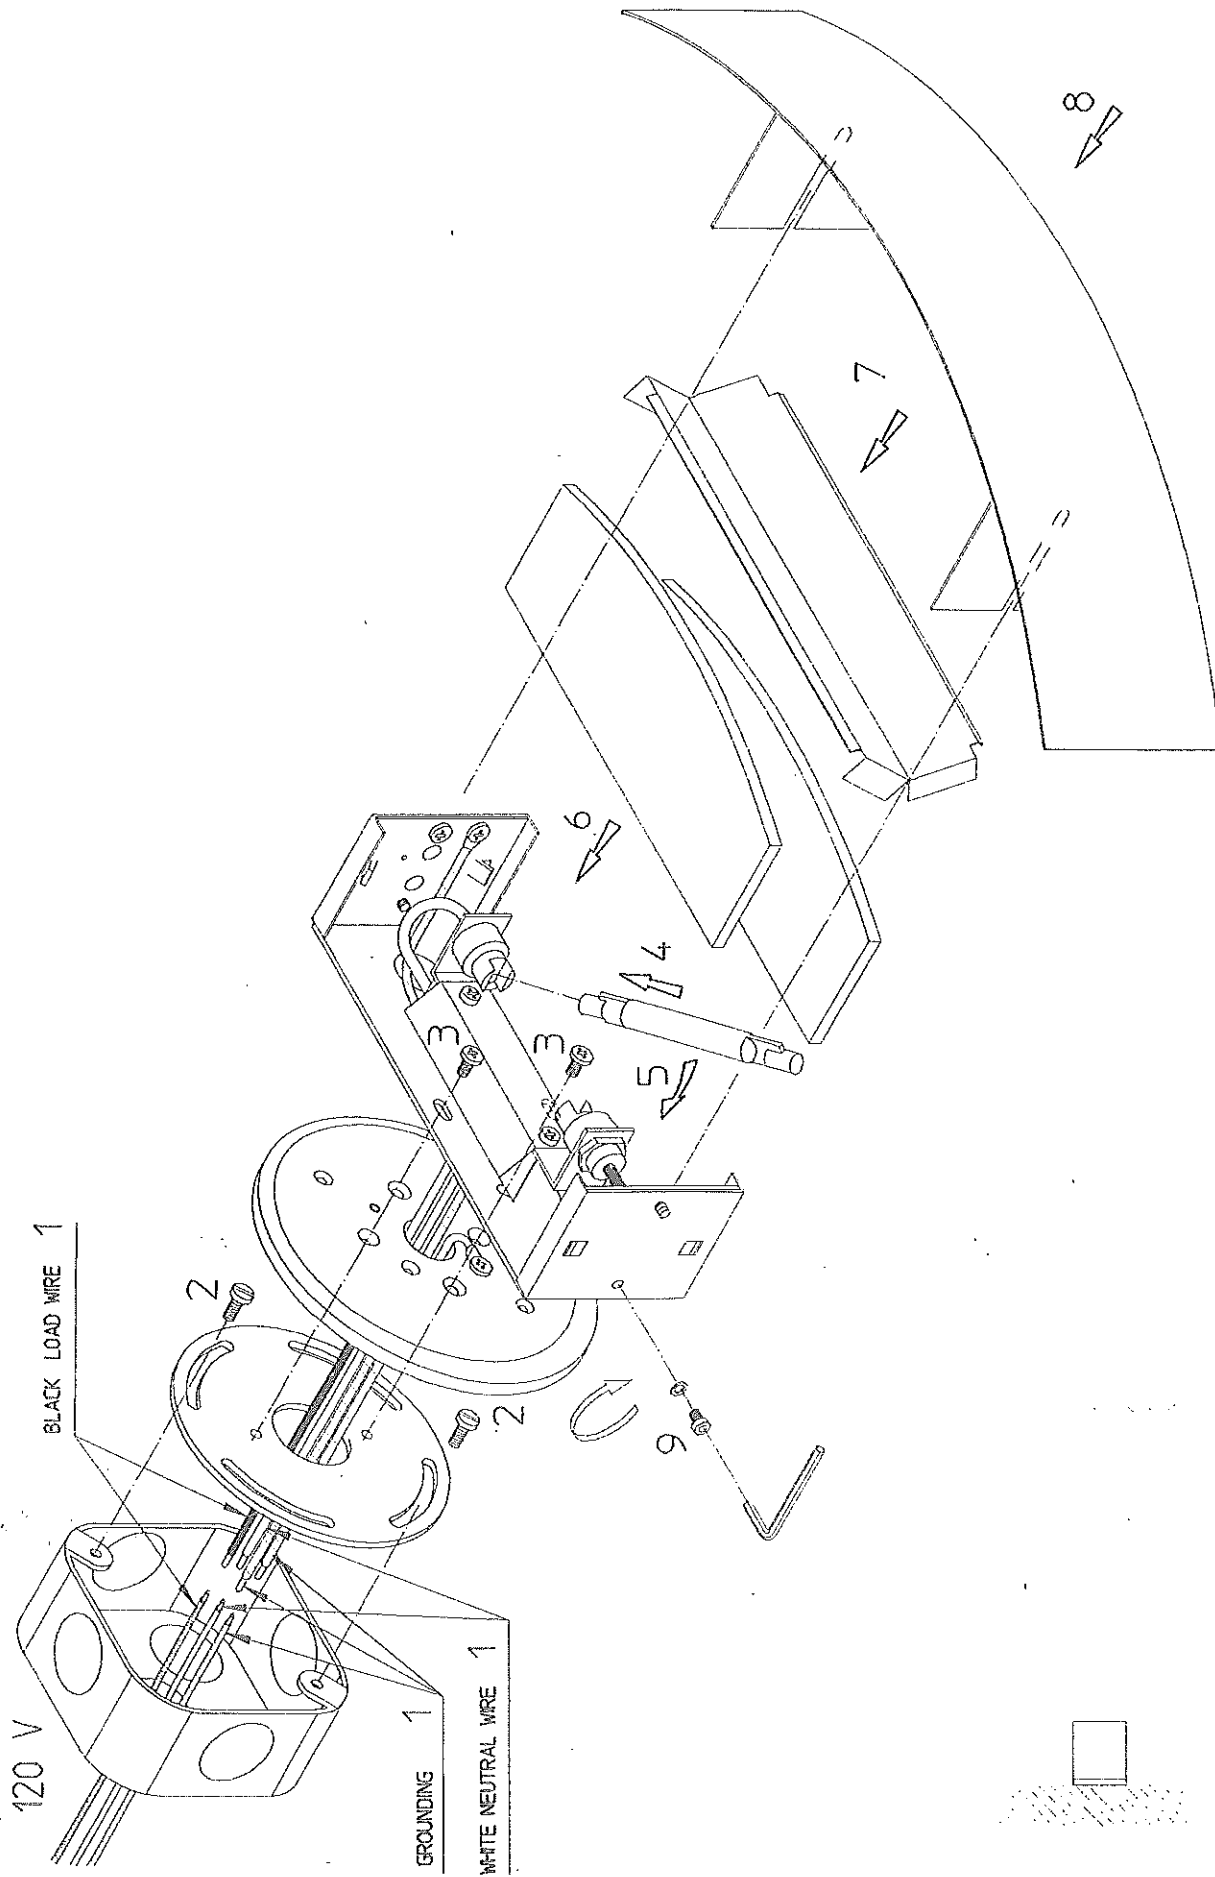

# FontanaArte

Mod. 5214 Riga

Voltage: 120V

Maximum power: max 100W T3 T.H

CAUTION  
DISCONNECT CURRENT PRIOR TO ANY ASSEMBLING OR REPAIR.

FIXTURE MOUNTING