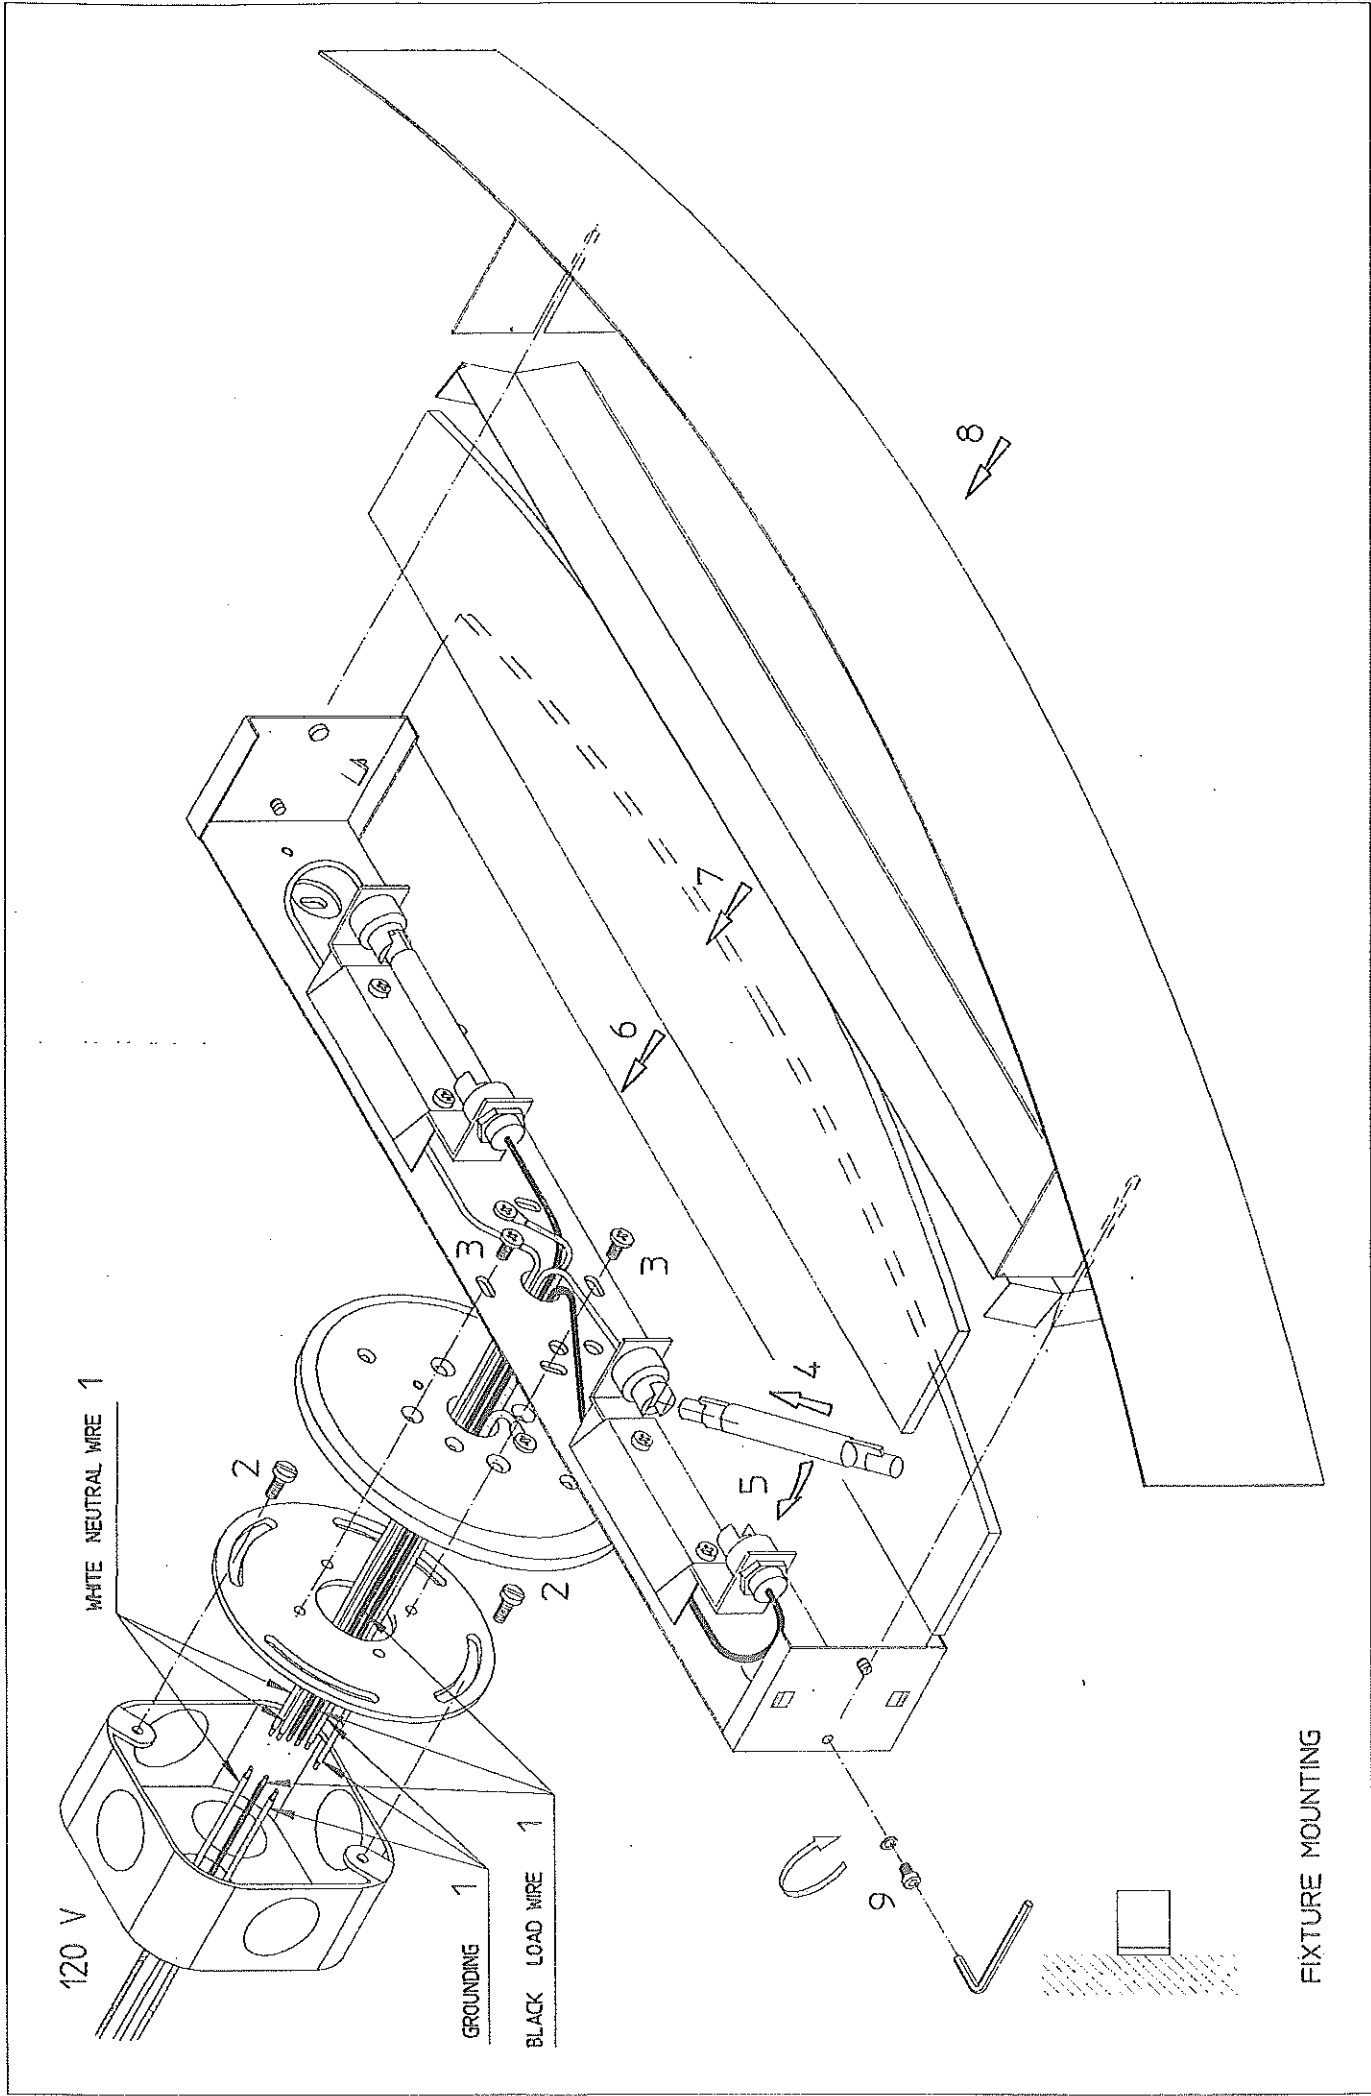

# FontanaArte

Mod. 5214/1 Riga

Voltage: 120V

Maximum power: 2 x max 100W T3 T.H

CAUTION  
DISCONNECT CURRENT PRIOR TO ANY ASSEMBLING OR REPAIR.

FIXTURE MOUNTING