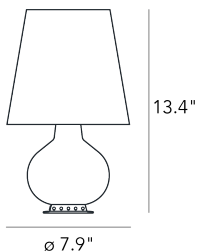

FONTANA SMALL

Max Ingrand, 1954

Designed in 1954 by the famous French Master glassmaker and decorator Max Ingrand, this lamp was originally named 1853 and, at a later time, Fontana, in homage to the company of which the Master was Artistic Director for a decade. For design enthusiasts and connoisseurs of the brand's history, 1853 still remains as a sort of nickname. The first symbol of timeless object of design, still today best seller and evergreen design icon, Fontana is the abat-jour par excellence. The peculiarity of Fontana is its multiple light sources: both the base and the lampshade contain one or more. The larger version also allows indirect lighting, thanks to an additional source that projects a beam of indirect light upwards. The differentiated light sources make it possible to satisfy different lighting needs: from a soft, relaxing glow to a sharp beam for reading to suggestive ambient light. Available also with Led light sources. A fabulous lamp in frosted white blown glass, already riedited in a total black variant, it is now proposed in a colored and brand new version - light grey and purple amethyst - to reinforce the contemporaneity of the project. "Light and colour are centrainly the most specific elements in nature. With them we have RELIEF, MOTION, LIFE" stated Max Ingrand. "Actually the history of architecture tells us what was the role of illuminated, opaque, translucent colour in interior and exterior architecture (...)Light was no longer just a means to breathe life into colour but became a means to breathe life into an entire architecture."

Table lamp with diffused light not dimmable and dual controls. The double light switch allows to illuminate the diffuser and the base separately. Painted metal frame. Diffuser and base made of blown glass with satin-finish. Black power cable, plug and switch. European two-pole plug. Bulb not included.