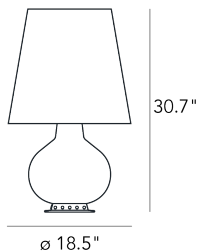

FONTANA MEDIUM

Max Ingrand, 1954

Designed in 1954 by the famous French Master glassmaker and decorator Max Ingrand, this lamp was originally named 1853 and, at a later time, Fontana, in homage to the company of which the Master was Artistic Director for a decade. For design enthusiasts and connoisseurs of the brand's history, 1853 still remains as a sort of nickname. The first symbol of timeless object of design, still today best seller and evergreen design icon, Fontana is the abat-jour par excellence. The peculiarity of Fontana is its multiple light sources: both the base and the lampshade contain one or more. The larger version also allows indirect lighting, thanks to an additional source that projects a beam of indirect light upwards. The differentiated light sources make it possible to satisfy different lighting needs: from a soft, relaxing glow to a sharp beam for reading to suggestive ambient light. Available also with Led light sources. A fabulous lamp in frosted white blown glass, already riedited in a total black variant, it is now proposed in a colored and brand new version - light grey and purple amethyst - to reinforce the contemporaneity of the project. "Light and colour are centrainly the most specific elements in nature. With them we have RELIEF, MOTION, LIFE" stated Max Ingrand. "Actually the history of architecture tells us what was the role of illuminated, opaque, translucent colour in interior and exterior architecture (...)Light was no longer just a means to breathe life into colour but became a means to breathe life into an entire architecture."

Table lamp with diffused/indirect light, not dimmable, with triple light controls. The triple light control allows to illuminate the base, the top and bottom separately. Painted metal frame. Diffuser and base made of satined blown glass. Black power cable, plug and switch. European two-pole plug. Bulb not included.