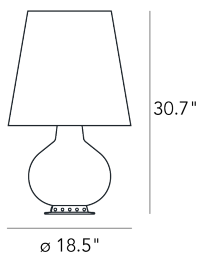

FONTANA MEDIUM

Max Ingrand, 1954

Designed in 1954 by the famous French Master glassmaker and decorator Max Ingrand, this lamp was originally named 1853 and, at a later time, Fontana, in homage to the company of which the Master was Artistic Director for a decade. For design enthusiasts and connoisseurs of the brand's history, 1853 still remains as a sort of nickname. The first symbol of timeless object of design, still today best seller and evergreen design icon, Fontana is the abat-jour par excellence. The peculiarity of Fontana is its multiple light sources: both the base and the lampshade contain one or more. The larger version also allows indirect lighting, thanks to an additional source that projects a beam of indirect light upwards. The differentiated light sources make it possible to satisfy different lighting needs: from a soft, relaxing glow to a sharp beam for reading to suggestive ambient light. Available also with Led light sources. A fabulous lamp in frosted white blown glass, already riedited in a total black variant, it is now proposed in a colored and brand new version - light grey and purple amethyst - to reinforce the contemporaneity of the project. "Light and colour are centrainly the most specific elements in nature. With them we have RELIEF, MOTION, LIFE" stated Max Ingrand. "Actually the history of architecture tells us what was the role of illuminated, opaque, translucent colour in interior and exterior architecture (...)Light was no longer just a means to breathe life into colour but became a means to breathe life into an entire architecture."

Table lamp with diffused/indirect light not dimmable, with triple light controls. The triple light control allows to illuminate the base, the top and bottom separately. Painted metal frame. Diffuser and base made of satined and blown glass. Black power cable, plug and switch. European two-pole plug. Bulb not included.