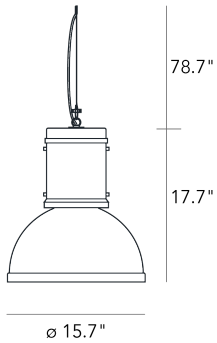

Suspension lamp with direct and dimmable light. Painted metal frame. Steel suspension cable. Transparent power cable. Ceiling rose made of painted thermoplastic material. Bulb not included.

MADE IN

IT

MATERIAL DESCRIPTION