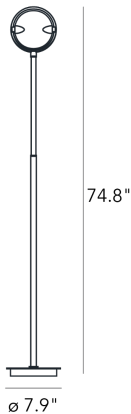

NOBI MEDIUM

Metis Lighting, 1992

In floor, wall and suspension versions, Nobi guarantees total practicality for innovative elegant design. The adjoined convex lenses are held in place by a system of small clamps and fixed to the metal structure with two pins, the same on which the light source is also mounted. The diffuser can thus rotate on itself and orient the light flow in different directions. Innovative and available in multiple versions, Nobi provides maximum functionality while retaining a powerful aesthetic presence.

Floor lamp with diffused and dimmable light. By installing the supplied reflector, the lamp produces direct/indirect directional light. Painted metal frame. Adjustable satin glass diffuser and reflector made of anodized aluminium. Black power cable, dimmer and plug. Schuko plug, adapter and bulb not included.

MADE IN

IT

MATERIAL DESCRIPTION

glass, metal

ALIMENTATION CABLE

Black

COLOR DESCRIPTION SKU

white