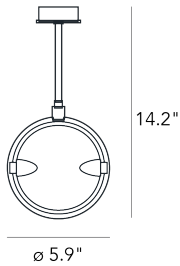

NOBI MEDIUM

Metis Lighting, 1992

In floor, wall and suspension versions, Nobi guarantees total practicality for innovative elegant design. The adjoined convex lenses are held in place by a system of small clamps and fixed to the metal structure with two pins, the same on which the light source is also mounted. The diffuser can thus rotate on itself and orient the light flow in different directions. Innovative and available in multiple versions, Nobi provides maximum functionality while retaining a powerful aesthetic presence.

MADE IN
IT

ALIMENTATION CABLE
Black

DIMMER
Dimmable

CERTIFICATIONS

COLOR

MATERIAL DESCRIPTION
glass, metal

COLOR DESCRIPTION SKU
satined nickel-plated

GROUP TENSION
Bulb