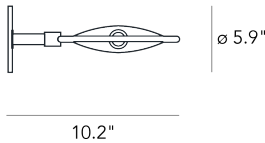

NOBI MEDIUM

Metis Lighting, 1992

In floor, wall and suspension versions, Nobi guarantees total practicality for innovative elegant design. The adjoined convex lenses are held in place by a system of small clamps and fixed to the metal structure with two pins, the same on which the light source is also mounted. The diffuser can thus rotate on itself and orient the light flow in different directions. Innovative and available in multiple versions, Nobi provides maximum functionality while retaining a powerful aesthetic presence.

Wall lamp with diffused and dimmable light. By installing the supplied reflector the lamp produces direct/indirect directional light. Painted metal frame. Adjustable satin glass diffuser and reflector made of anodized aluminium. Wall support made of painted polymer. Bulb not included.