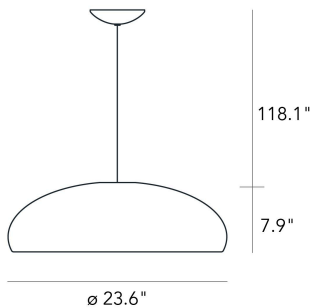

PANGEN MEDIUM

Historical Archive, 2012

This lampshade is a fluid, minimal dome shape, its lacquer finish and modern colors ensuring surprising lighting. Available in suspension and ceiling mounted versions.

Suspension lamp with direct and dimmable light. Top diffuser made of painted metal. Bottom diffuser made of opaline polycarbonate. Transparent power cable. Chromed polycarbonate ceiling rose. Bulb not included.