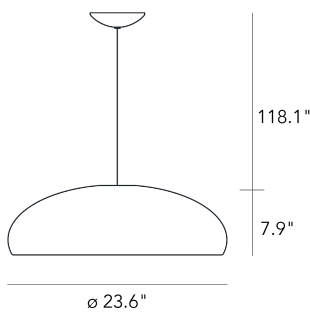

Suspension lamp with direct and dimmable light. Top diffuser made of painted metal. Bottom diffuser made of opaline polycarbonate. Transparent power cable. Chromed polycarbonate ceiling rose. Bulb not included.