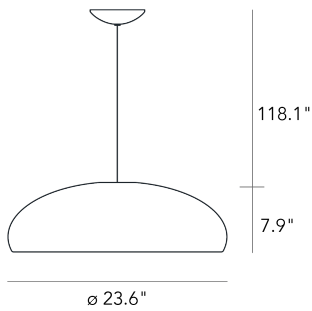

Suspension lamp with direct and dimmable light. Top diffuser made of painted metal. Bottom diffuser made of opaline polycarbonate. Transparent power cable. Chromed polycarbonate ceiling rose. Bulb not included.