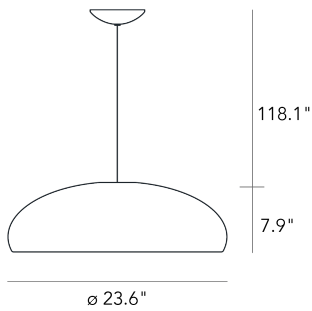

Suspension lamp with direct and dimmable light. Top diffuser made of painted metal. Bottom diffuser made of opaline polycarbonate. Transparent power cable. Ceiling rose in chromed polycarbonate. Bulb not included.