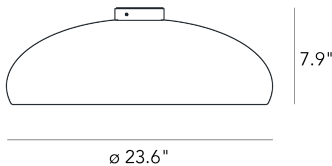

Ceiling lamp with direct and dimmable light. Top diffuser made of painted metal. Bottom diffuser made of opaline polycarbonate. Chromed metal wall bracket. Bulb not included.

MADE IN
IT

DIMMER
Dimmable

CERTIFICATIONS