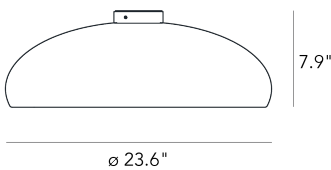

Ceiling lamp with direct and dimmable light. Top diffuser made of painted metal. Bottom diffuser made of opaline polycarbonate. Chromed metal wall bracket. Bulb not included.