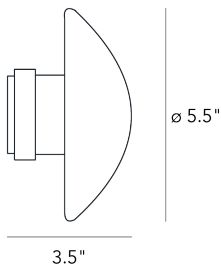

## SILLABA LARGE

Piero Castiglioni, 1988

Designed for either wall or ceiling installation, Sillaba combines discretion and pureness, furnishing any room with its minimal presence.

Wall/ceiling lamp with diffused and dimmable light. Frame made of thermoplastic material. Diffuser made of printed borosilicate glass with sandblasted on the outside. Bulb not included.