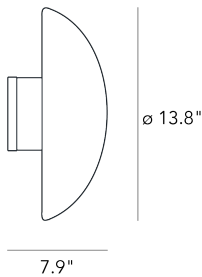

SILLABONE

Piero Castiglioni, 1988

Designed for either wall or ceiling installation, Sillaba combines discretion and pureness, furnishing any room with its minimal presence.

Wall/ceiling lamp with diffused and dimmable light. Painted metal frame. Diffuser made of printed borosilicate glass with sandblasted on the outside. Bulb not included.