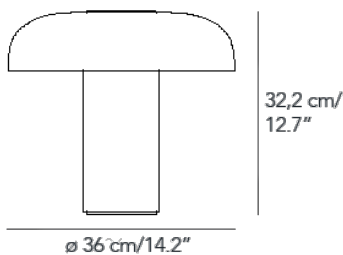

MADE IN

IT

MATERIAL DESCRIPTION

glass,galvanized metal, marble

ALIMENTATION CABLE

Black

COLOR DESCRIPTION SKU

gray

DIMMER

included dimmer

GROUP TENSION

Integrated Led

COLOR

ENERGY CLASS

F

LIGHT SOURCE

LED 32W (3000K, CRI>80, 3700Lm)

SKU

F442105585GCWL