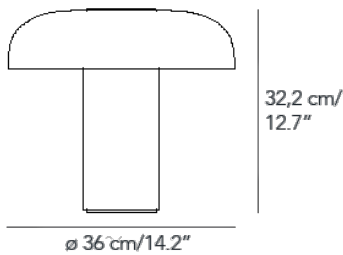

MADE IN

IT

MATERIAL DESCRIPTION

glass,galvanized metal, marble

ALIMENTATION CABLE

Black

COLOR DESCRIPTION SKU

black

DIMMER

included dimmer

GROUP TENSION

Integrated Led

COLOR

RECOMMENDED SOURCE

LED 32W (3000K, CRI>80, 3700Lm)

SKU

F442105585NEWL