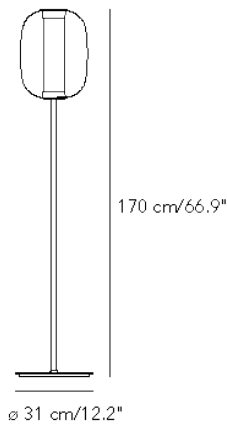

Dimmable diffused-light floor lamp. Nickel-plated metal base and stem. External diffuser in blown glass. Internal diffuser in internally painted Pyrex glass. Black power cable, dimmer and plug. Power supply with interchangeable plugs (uk - usa - europe - australia). Integrated LED.