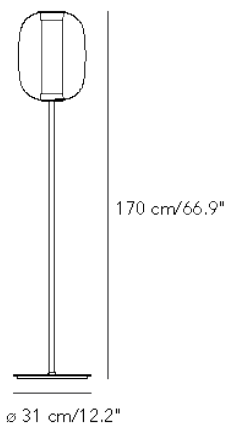

Dimmable diffused-light floor lamp. Nickel-plated metal base and stem. External diffuser in blown glass. Internal diffuser in internally painted Pyrex glass. Black power cable, dimmer and plug. Power supply with interchangeable plugs (uk - usa - europe - australia). Integrated LED.

MADE IN

IT

MATERIAL DESCRIPTION

glass, galvanized metal

ALIMENTATION CABLE

black

COLOR DESCRIPTION SKU

black, pink