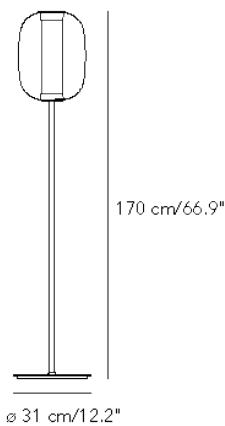

Dimmable diffused-light floor lamp. Nickel-plated metal base and stem. External diffuser in blown glass. Internal diffuser in internally painted Pyrex glass. Black power cable, dimmer and plug. Power supply with interchangeable plugs (uk - usa - europe - australia). Integrated LED.

MADE IN

IT

MATERIAL DESCRIPTION

glass, galvanized metal

ALIMENTATION CABLE

black

COLOR DESCRIPTION SKU

black, transparent