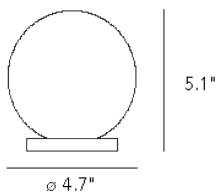

Table lamp with diffused light not dimmable. Galvanized metal frame. Diffuser made of opalyne blown glass with satin-finish. Transparent power cable, switch and plug. European two-pole plug. Bulb not included.