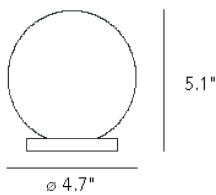

Table lamp with diffused light not dimmable. Galvanized metal frame. Diffuser made of opalyné blown glass with satin-finish. Transparent power cable, switch and plug. European two-pole plug. Bulb not included.