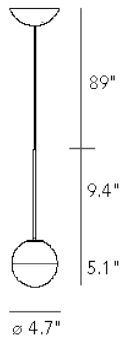

Suspension lamp with diffused and dimmable light. Frame made of chromed metal with double interchangeable stem. Diffuser made of opalyné blown glass with satin-finish. Transparent power cable. Painted polycarbonate ceiling rose. Bulb not included.