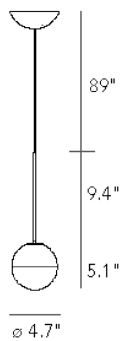

Suspension lamp with diffused and dimmable light. Frame made of chromed metal with double interchangeable stem. Diffuser made of opalyne blown glass with satin-finish. Transparent power cable. Painted polycarbonate ceiling rose. Bulb not included.