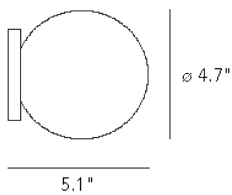

Wall/ceiling lamp with diffused and dimmable light. Galvanized metal frame. Diffuser made of opalyné blown glass with satin-finish. Bulb not included.

MADE IN
IT

DIMMER
Dimmable

COLOR

MATERIAL DESCRIPTION
glass, galvanized metal