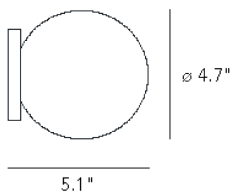

Wall/ceiling lamp with diffused and dimmable light. Galvanized metal frame. Diffuser made of opalyne blown glass with satin-finish. Bulb not included.

MADE IN
IT

DIMMER
Dimmable

COLOR

MATERIAL DESCRIPTION
glass, galvanized metal