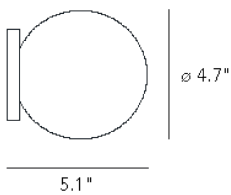

Wall/ceiling lamp with diffused and dimmable light. Galvanized metal frame. Diffuser made of opalyne blown glass with satin-finish. Bulb not included.

MADE IN

IT

DIMMER

Dimmable

COLOR

MATERIAL DESCRIPTION

glass, galvanized metal