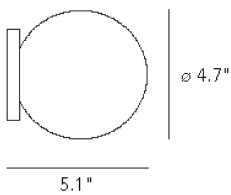

Wall/ceiling lamp with diffused and dimmable light. Galvanized metal frame. Diffuser made of opalyne blown glass with satin-finish. Bulb not included.

MADE IN

IT

DIMMER

Dimmable

CERTIFICATIONS

CE **EAC** **IP40**