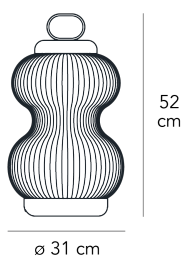

Table lamp with diffused and dimmable light. Painted metal frame. Diffuser in frosted color and blown glass. Black power cable, dimmer and plug. Plug-in power supply with interchangeable plugs (UK - USA - UE- CHN). Integrated led.