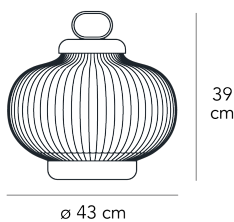

Table lamp with diffused and dimmable light. Painted metal frame. Diffuser made of frosted color and blown glass. Black power cable, dimmer and plug. Plug-in power supply with interchangeable plugs (UK - USA - UE- CHN). Integrated led.