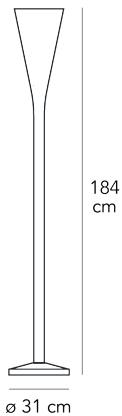

LUMINATOR

Pietro Chiesa, 1932

Luminator is one of the first projects that Pietro Chiesa, then the owner of a workshop in Milan specialized in artistic glasswork, created for FontanaArte, where he would later become artistic director alongside Gio Ponti. The first indirect light floor lamp, Luminator is composed of a thin metal shaft that opens into a cone, inside which is the light source. A single element resting on a circular base, it is a lamp of an almost abstract rigor and purity, and is by far one of the most extraordinary pieces designed by Pietro Chiesa.

Floor lamp with indirect light and dimmable by switch button. Painted metal frame. Black power cable, dimmer and plug. Plug-in power supply with interchangeable plugs (UK - USA - UE - AUS). Integrated led.